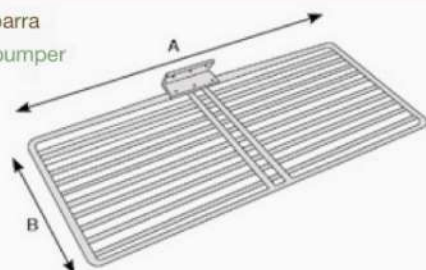

Cod. FK.042500142

su supporto
on support

veicolo vehicle	peso weight	misure mm measure mm
DAF CF	1,09	AxB 490x142 C 110 D 140

Cod. FK.003430195

su barra
on bumper

veicolo vehicle	peso weight	misure mm measure mm
IVECO 190	0,66	AxB 430x195