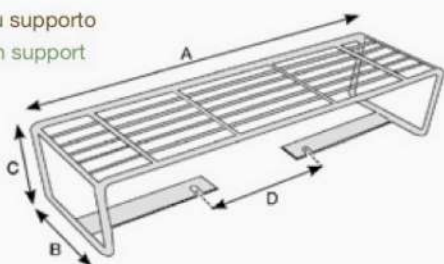

Cod. FK.015500145

su supporto
on support

veicolo vehicle	peso weight	misure mm measure mm
MERCEDES SPRINTER	1,25	AxB 500x145 C 130 D 155

Cod. FK.024570160

su supporto
on support

veicolo vehicle	peso weight	misure mm measure mm
MERCEDES ACTROS - 2010 / AXOR	1,54	AxB 570x160 C 120 D 190