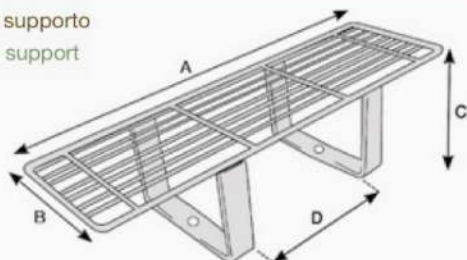

1993 - 2021
Tradizione e innovazione
al servizio dei nostri clienti

Griglie protezione fanali posteriori *Protective grills* for rear lights

Cod. **FK.023525145**

su supporto
on support