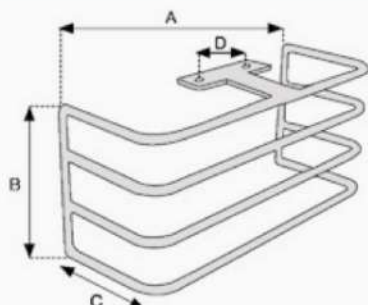

Griglie protezione *Protective grills* fanali posteriori *for rear lights*

1993 - 2021
Tradizione e innovazione
al servizio dei nostri clienti

Cod. FK.047230105

veicolo vehicle	peso weight	misure mm measure mm
Rimorchietti e mezzi agricoli Small truck trailers and agricultural vehicles	0,44	AxB 230x105 C 85 D 50

Cod. FK.052300210