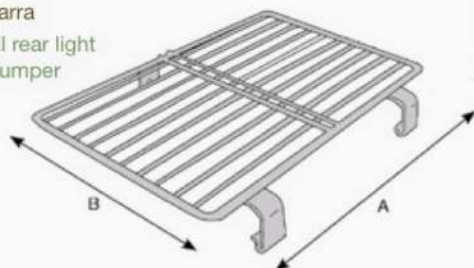

Cod. FK.013400160

su supporto
on support

veicolo vehicle	peso weight	misure mm measure mm
EUROSTAR TRAKKER Serie 1998	0,80	AxB 400x160 C 125 D 310 E 90

Cod. FK.017430195

faro piccolo
su barra
small rear light
on bumper