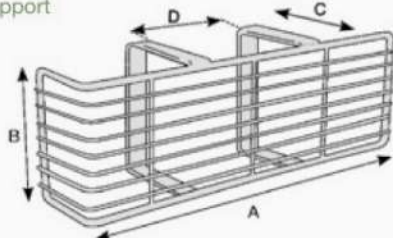

Cod. **FK.016510125**

su barra
on bumper

veicolo vehicle	peso weight	misure mm measure mm
VOLVO	0,91	AxB 505x125 C 105 D 150

Cod. **FK.043440150**

su supporto
on support

veicolo vehicle	peso weight	misure mm measure mm
VOLVO FM / FH 2006 - NUOVO FORD	1,15	AxB 420x130 C 120 D 160