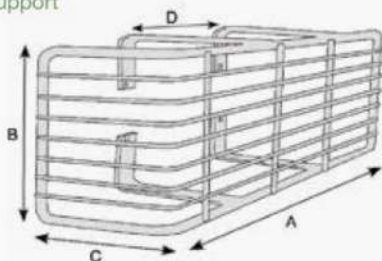

veicolo vehicle	peso weight	misure mm measure mm
DAILY - EUROCARGO - NISSAN CABSTAR 2010 - RENAULT MAXITY 2009	0,73	AxB 330x140 C 115

Cod. FK.009490155

su supporto
on support

veicolo vehicle	peso weight	misure mm measure mm
EUROTECH - EUROCARGO - EUROSTAR - TRAKKER 2006 - STRALIS 2003 cab. grande - STRALIS 2003 Active Day/Active Time	1,23	AxB 490x155 C 100 D 200

Cod. FK.B09490155DX
Cod. FK.B09490155SX

su supporto - con parasassi
on support - with stone impact protection