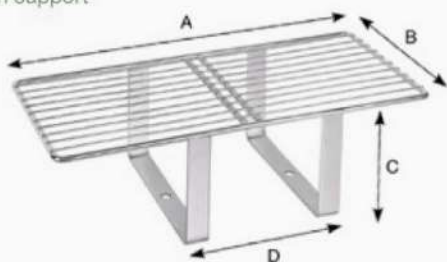

Cod. FK.053430195 su supporto on support	veicolo vehicle	peso weight	misure mm measure mm
	MAN TGL - MAN TGA	1,19	AxB 430x200 C 130 D 150