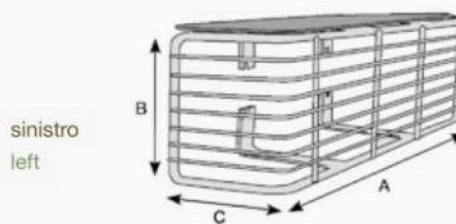

veicolo vehicle	peso weight	misure mm measure mm
TRAKKER 2006	2,02	AxB 490x155 C 110 D 60