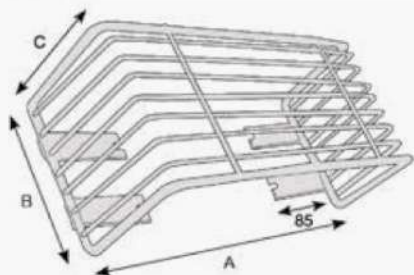

1993 - 2021
Tradizione e innovazione
al servizio dei nostri clienti

Griglie protezione fanali posteriori *Protective grills* for rear lights

Cod. FK.004330140

su supporto
on support