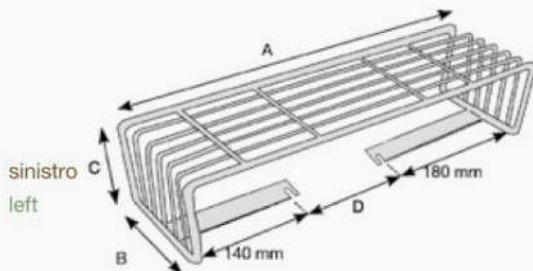

1993 - 2021
Tradizione e innovazione
al servizio dei nostri clienti

Griglie protezione fanali posteriori *Protective grills* for rear lights

Cod. FK.031500160

su supporto
on support

veicolo vehicle	peso weight	misure mm measure mm
MERCEDES ATEGO - RENAULT E420 - AE420	1,43	AxB 500x160 C 115 D 155

Cod. FK.057440160SX
Cod. FK.057440160DX

su supporto
on support

veicolo vehicle	peso weight	misure mm measure mm
MERCEDES SPRINTER 2009/2015 - AROCS 2016	1,09	AxB 440x160 C 115 D 150

Cod. FK.034380145

su supporto
on support

veicolo vehicle	peso weight	misure mm measure mm
MITSUBISHI CANTER	0,90	AxB 380x150 C 105 D 160