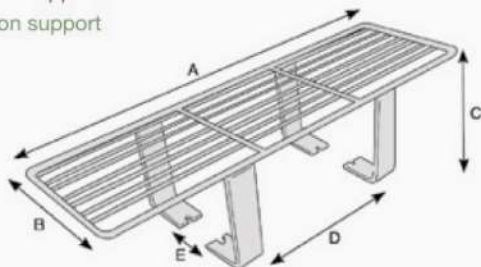

veicolo vehicle	peso weight	misure mm measure mm
DAILY 2009	0,86	AxB 355x150 C 115 D 190 E 60

Cod. FK.022470150

su supporto
on support