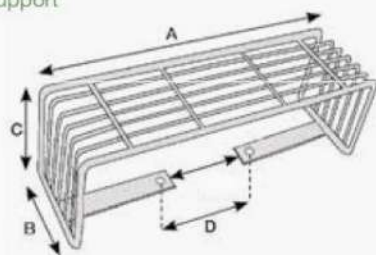

veicolo vehicle	peso weight	misure mm measure mm
Mezzi agricoli Agricultural vehicles	0,43	AxB 300x210

Cod. FK.042500142

su supporto
on support