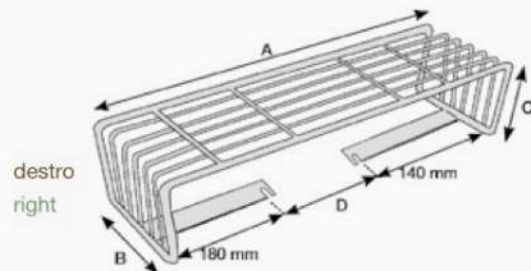

1993 - 2021
Tradizione e innovazione
al servizio dei nostri clienti

Griglie protezione fanali posteriori *Protective grills* for rear lights

Cod. FK.031500160

su supporto
on support

veicolo vehicle	peso weight	misure mm measure mm
MERCEDES ATEGO - RENAULT E420 - AE420	1,43	AxB 500x160 C 115 D 155

Cod. FK.057440160SX
Cod. FK.057440160DX

su supporto
on support

veicolo vehicle	peso weight	misure mm measure mm
MERCEDES SPRINTER 2009/2015 - AROCS 2016	1,09	AxB 440x160 C 115 D 150

Cod. FK.034380145

su supporto
on support

veicolo vehicle	peso weight	misure mm measure mm
MITSUBISHI CANTER	0,90	AxB 380x150 C 105 D 160