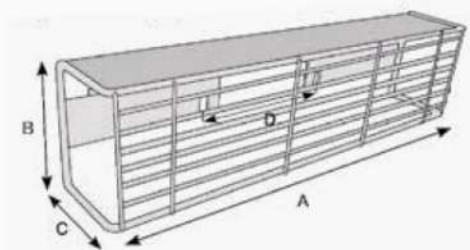

veicolo vehicle	peso weight	misure mm measure mm
MERCEDES ACTROS - 2010 / AXOR	1,54	AxB 570x160 C 120 D 190

Cod. FK.B24570160

su supporto - con parasassi
on support - with stone impact protection