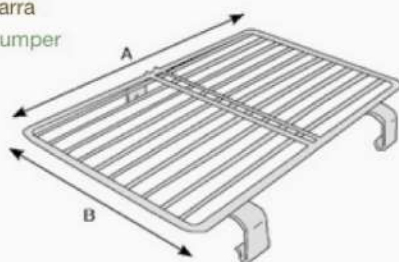

veicolo
vehicle

peso
weight

misure mm
measure mm

MAGNUM - PREMIUM - KERAX

1,24

AxB 495x140
C 135
D 130

Cod. **FK.037320195**

su barra
on bumper