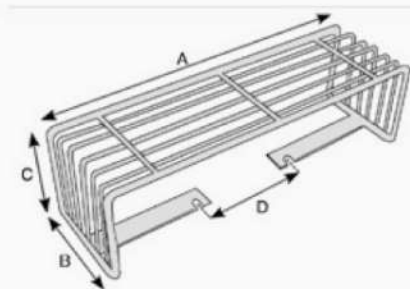

Cod. FK.005363150	veicolo vehicle	peso weight	misure mm measure mm
	MAN Serie LEGGERO su barra on bumper NISSAN TRADE su supporto on support OPEL MOVANO/NISSAN V 400	0,90	AxB 365x150 C 105 D 150