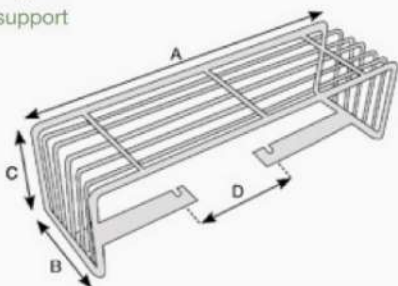

veicolo
vehicle

peso
weight

misure mm
measure mm

RENAULT MASCOTTE 2007

0,51

AxB 320x195

Cod. **FK.041395150**

su supporto
on support